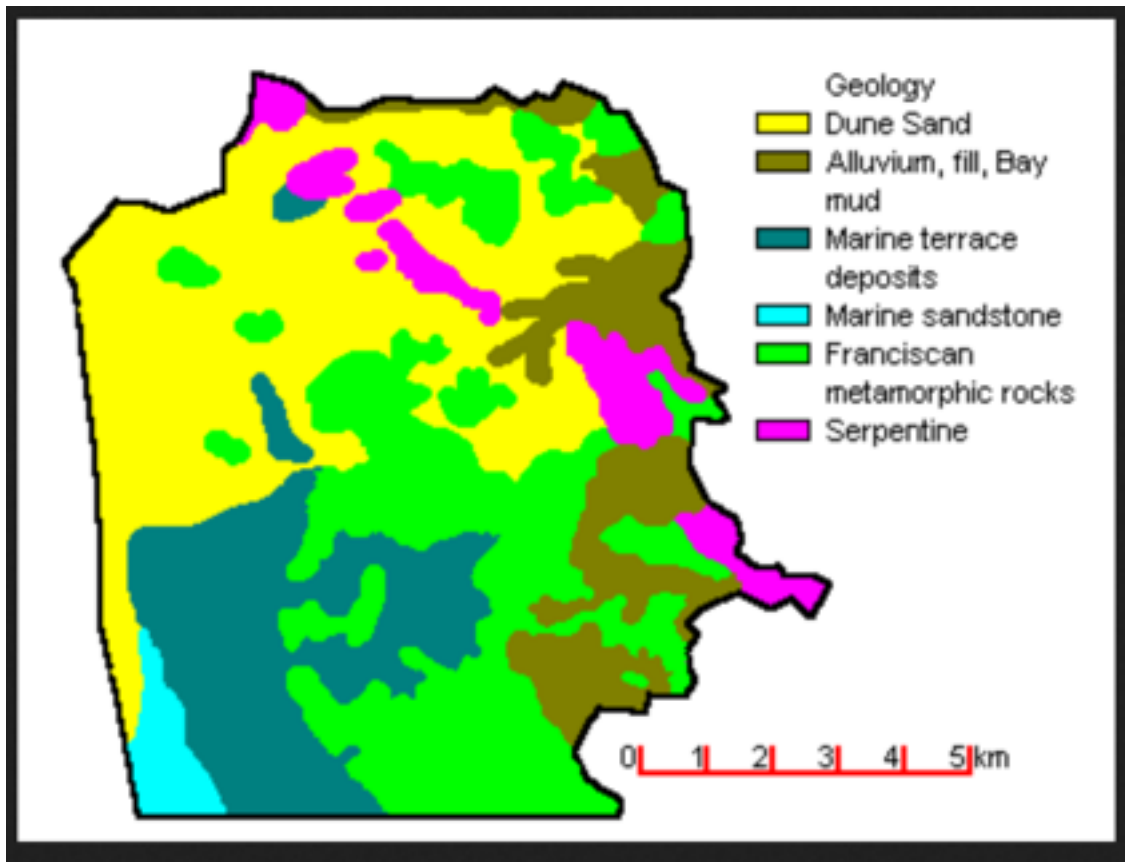

Ceanothus Silkmoth (*Hyalophora euryalus*)

White-lined Sphinx moth (*Hyles lineata*)

Anise Swallowtail (*Papilio zelicaon*)

Painted Lady (*Vanessa cardui*)

Wildlife

Violet-green Swallow (*Tachycineta thalassina*)

Pacific-slope Flycatcher (*Empidonax difficilis*)

American Kestrel (*Falco sparverius*)

Sunflower bee (*Diadasia enavata*)

Western Fence Lizard (*Sceloporus occidentalis*)

Calscape is CNPS's plant selection tool with native plant pictures, sizes, soil types, sun/shade, water needs and butterfly caterpillar plant leaf value.